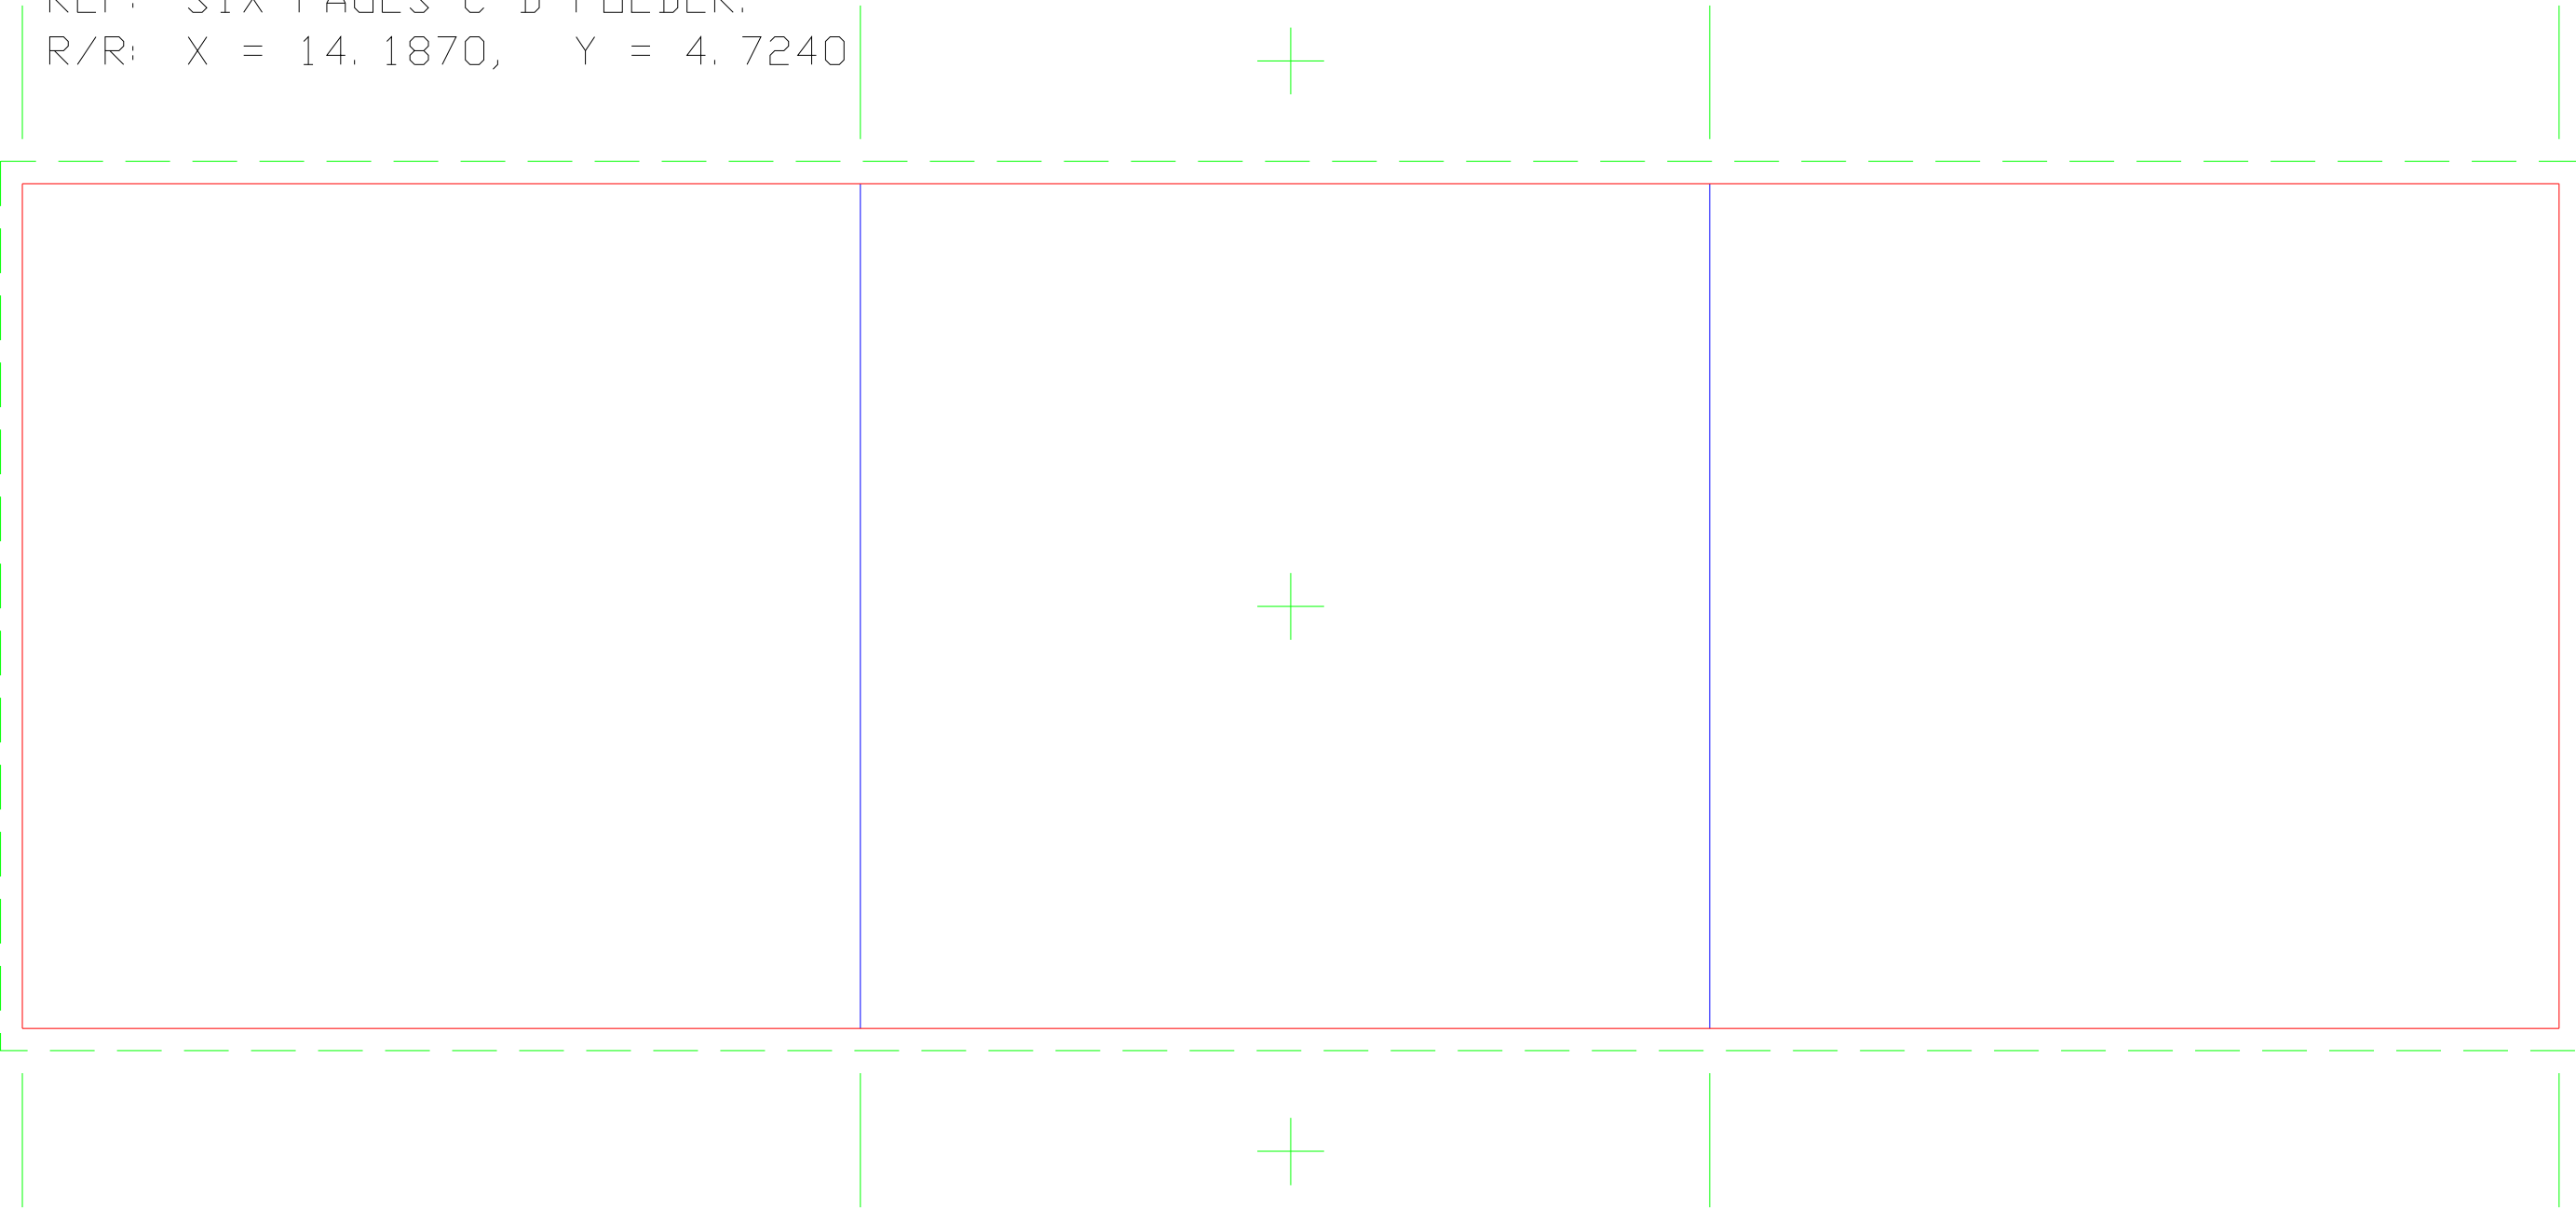

MEHCO^{UNZ}

- CMYK
- Spot Colour

REF: SIX PAGES C D FOLDER.

R/R: X = 14.1870, Y = 4.7240

PRINTED SIDE