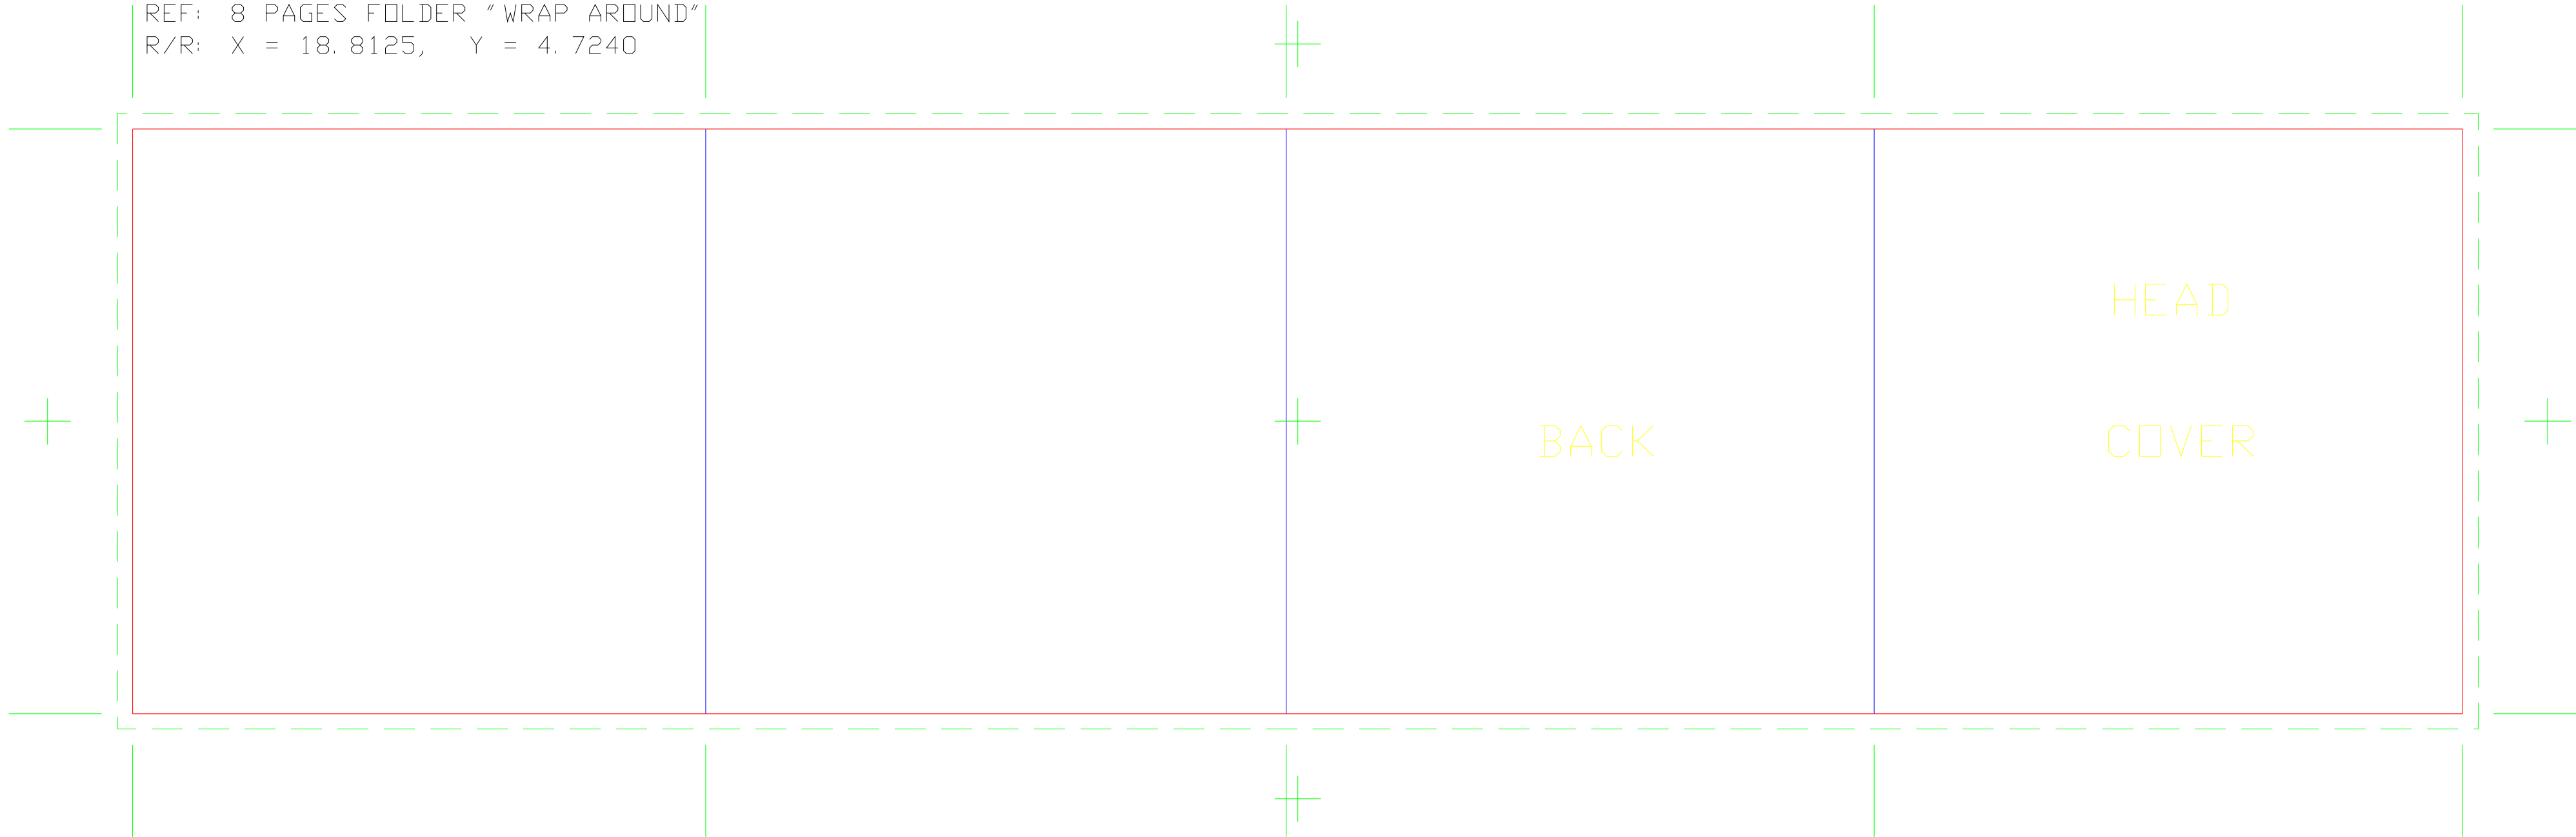

MEHCO^{INC}

- CMYK
- Spot Colour

REF: 8 PAGES FOLDER "WRAP AROUND"
R/R: X = 18.8125, Y = 4.7240

PRINTED SIDE